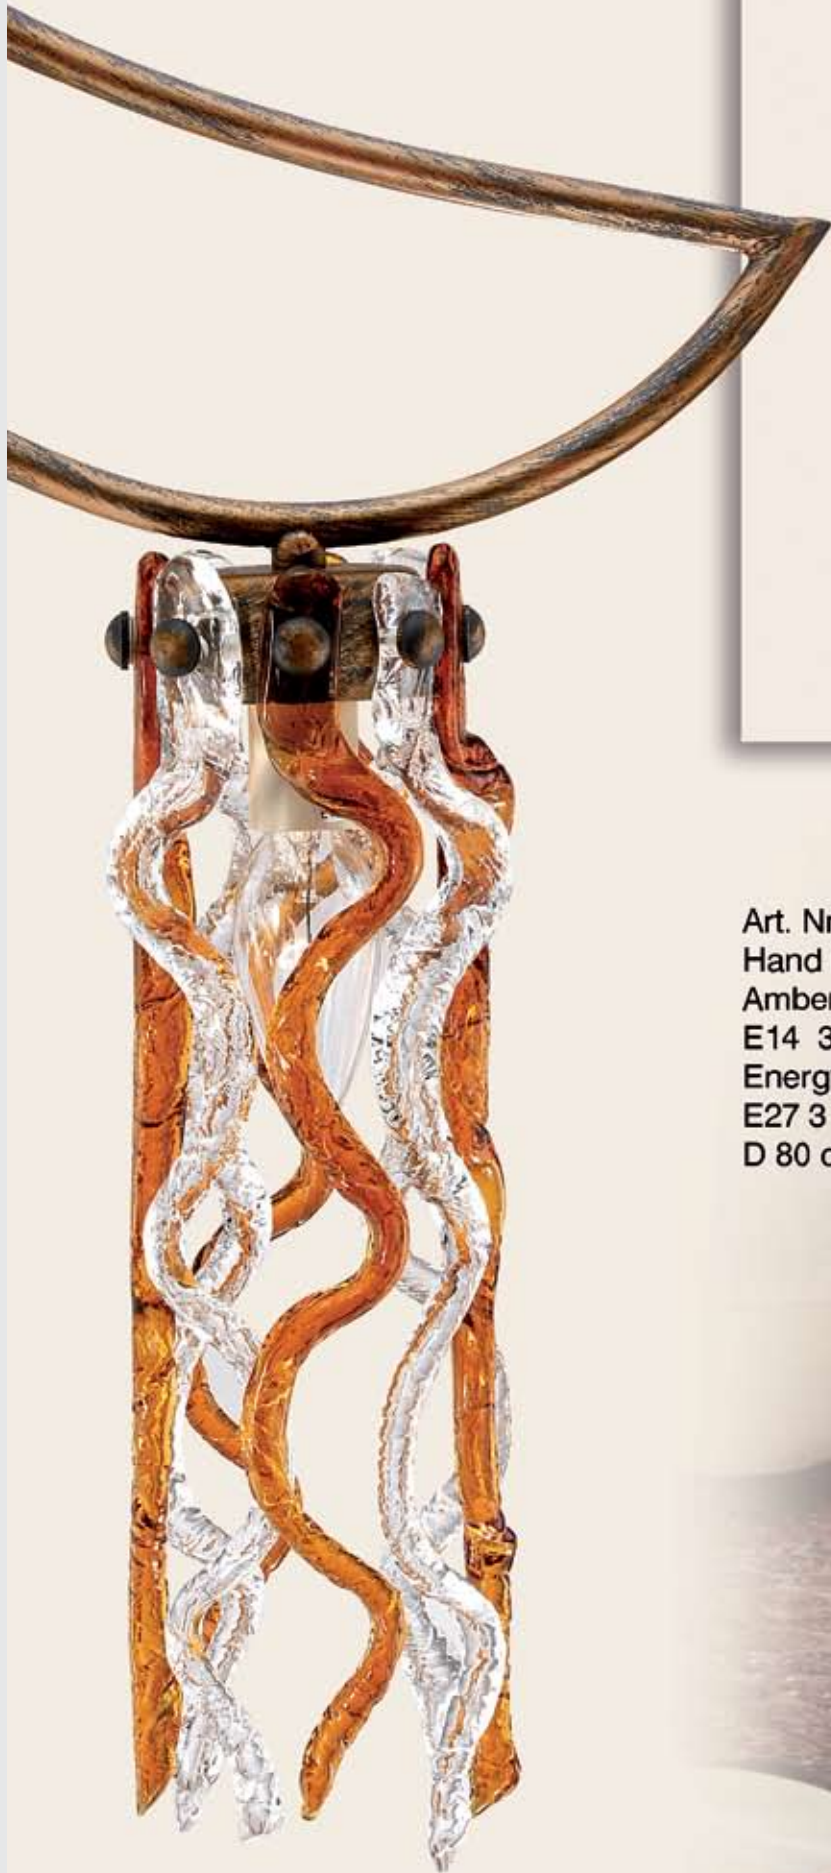

CAMELLIA

Art. Nr. 5446204
Hand made glass
Amber & Clear Glass
E14 3 x 60 W
Energy saving
E27 3 x 15 W
D 80 cm H 70 cm