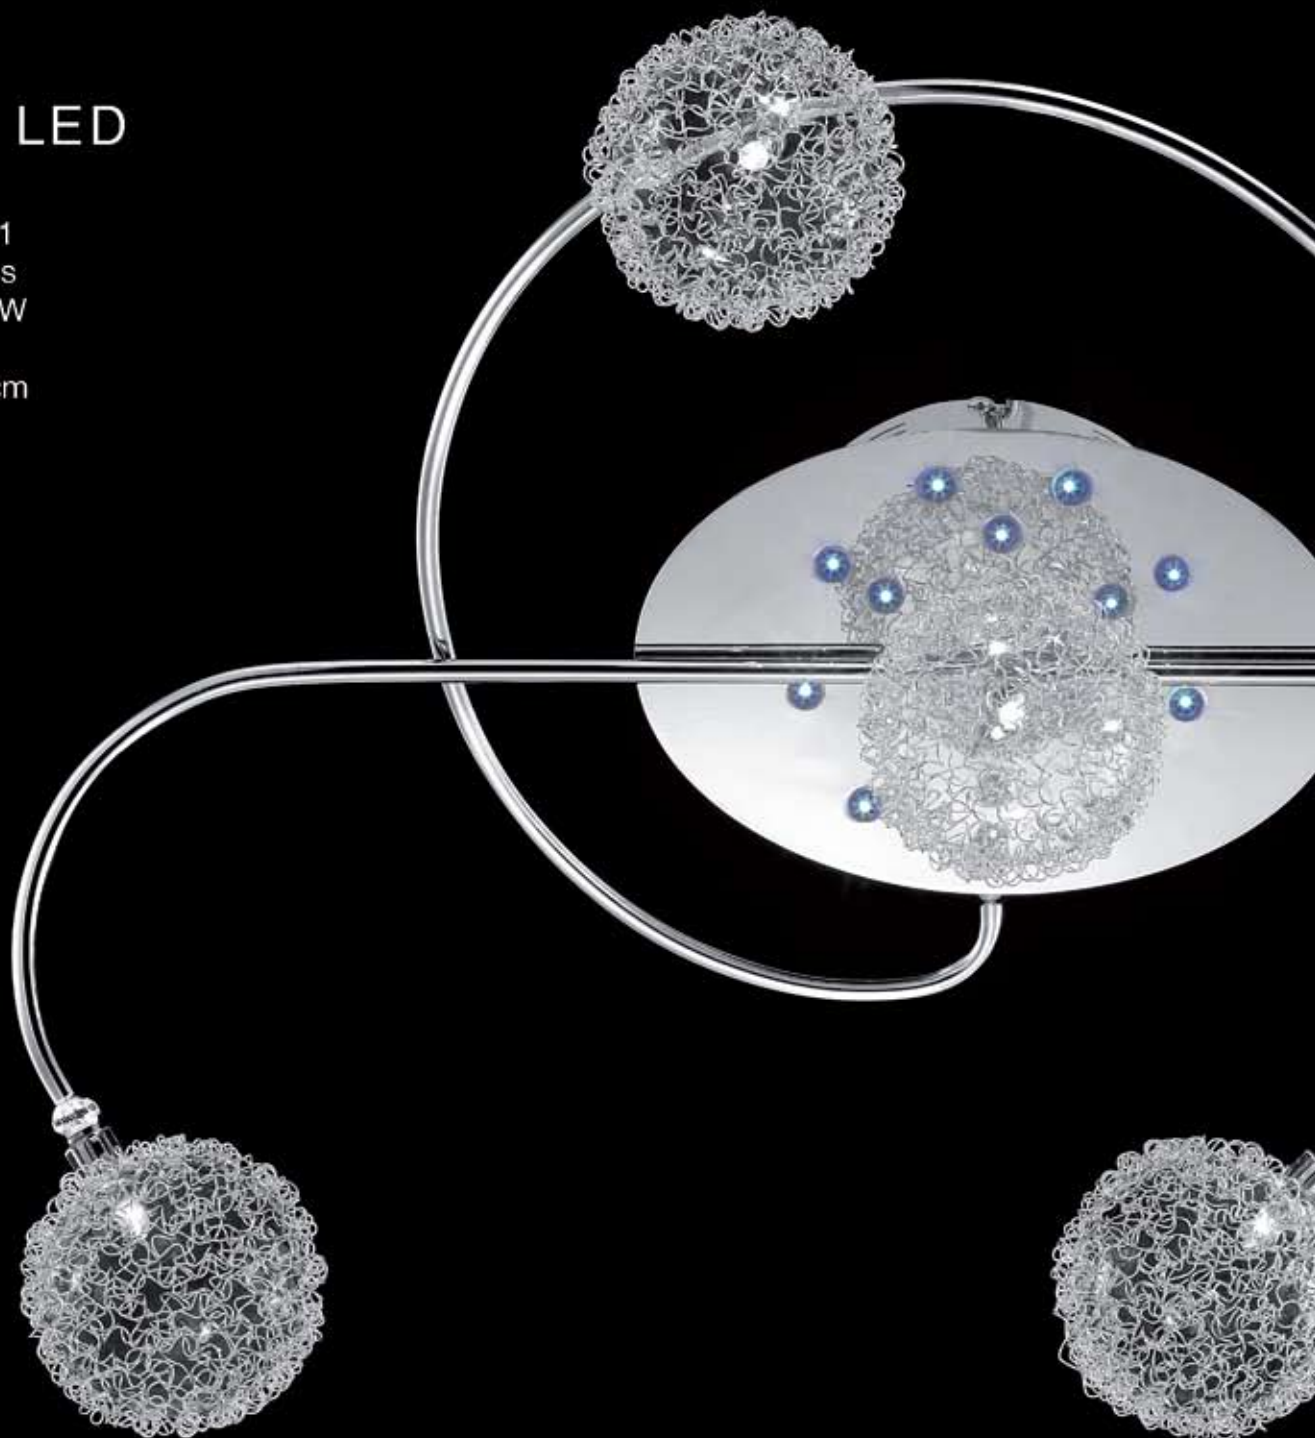

DALIDA LED

Art. Nr. 1098801
Chrome & Glass
G4 12V 5 x 20W
18 LED
D 72 cm H 20 cm