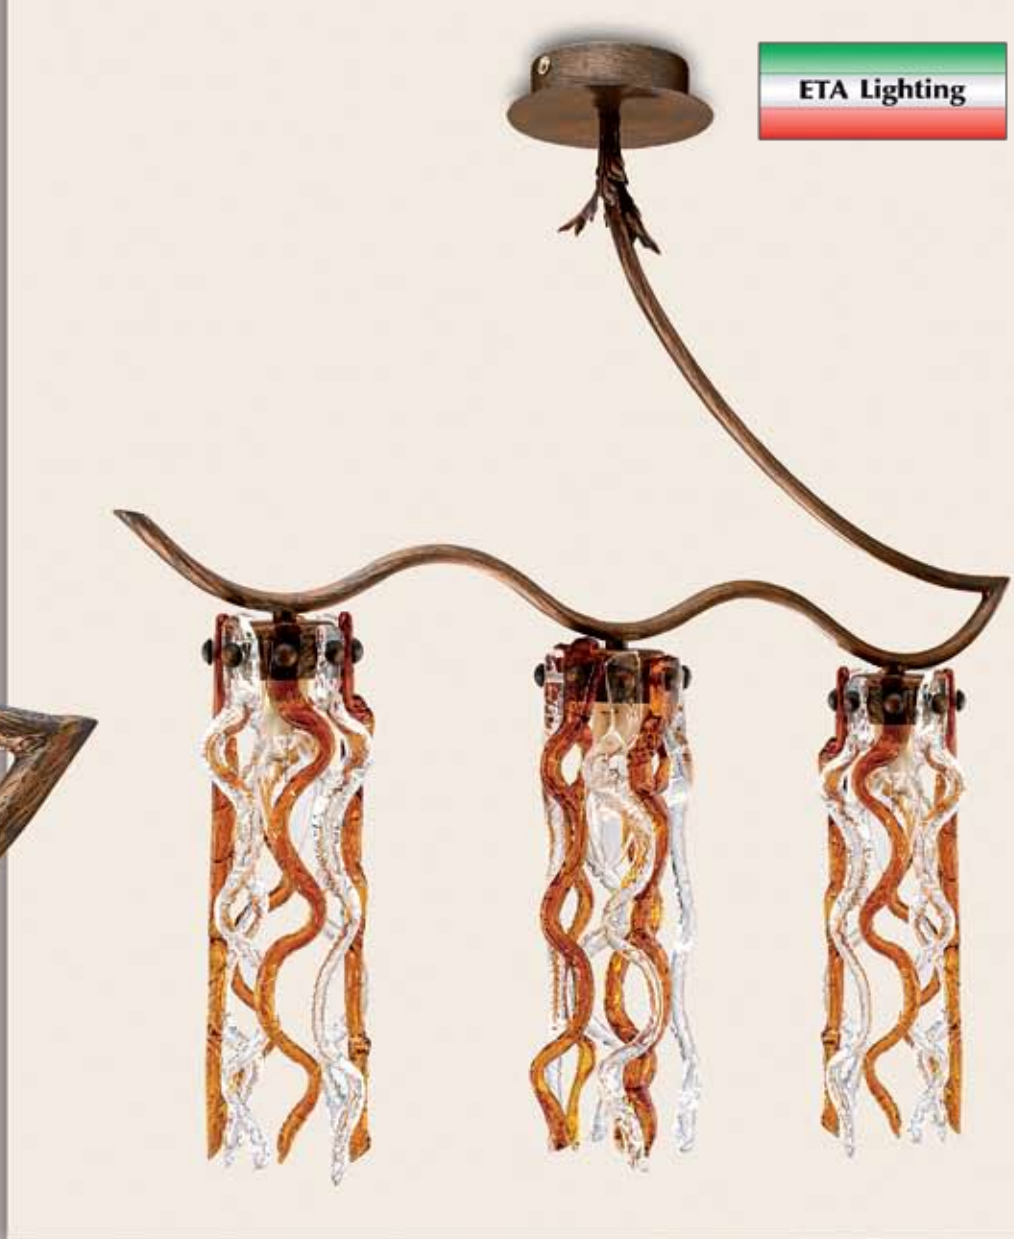

CAMELLIA

Art. Nr. 5446204
Hand made glass
Amber & Clear Glass
E14 3 x 60 W
Energy saving
E27 3 x 15 W
D 80 cm H 70 cm