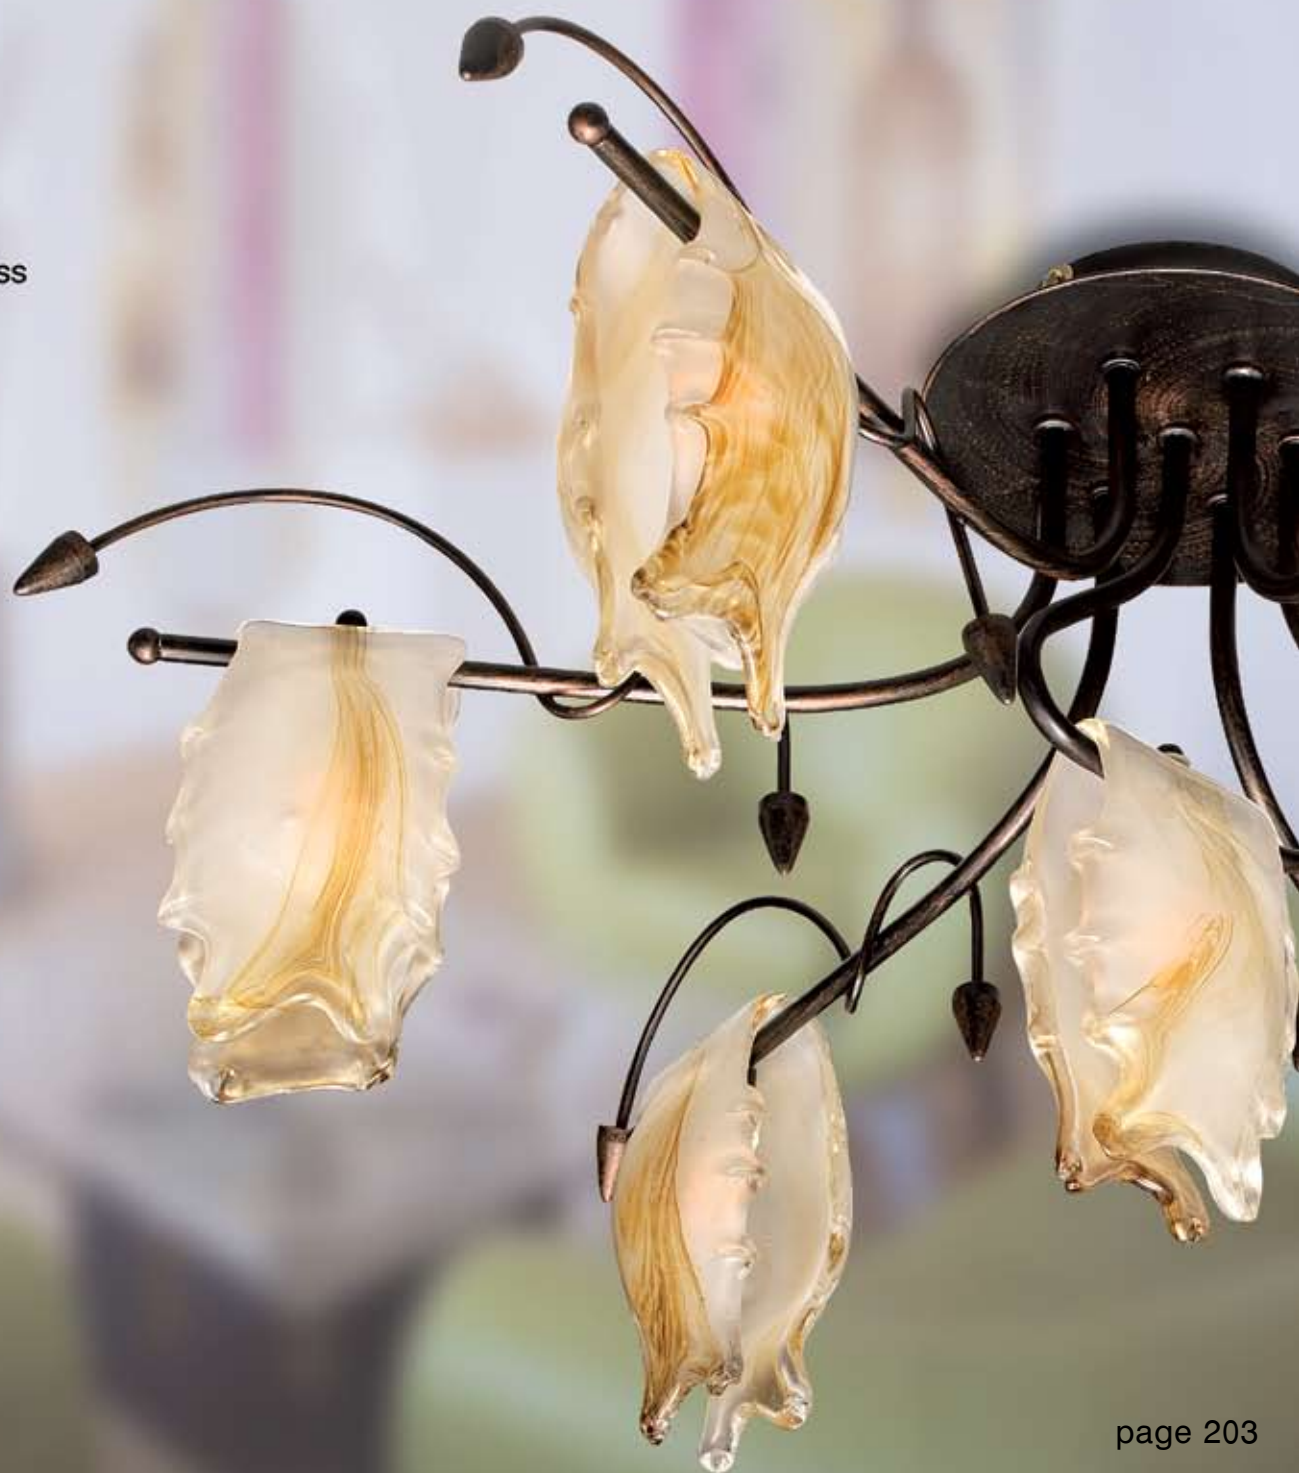

DALI

Art. Nr. 5436603
Brown, Cream Glass
Handmade glass
G9 7 x 40 Watt
D 64 cm H 26 cm