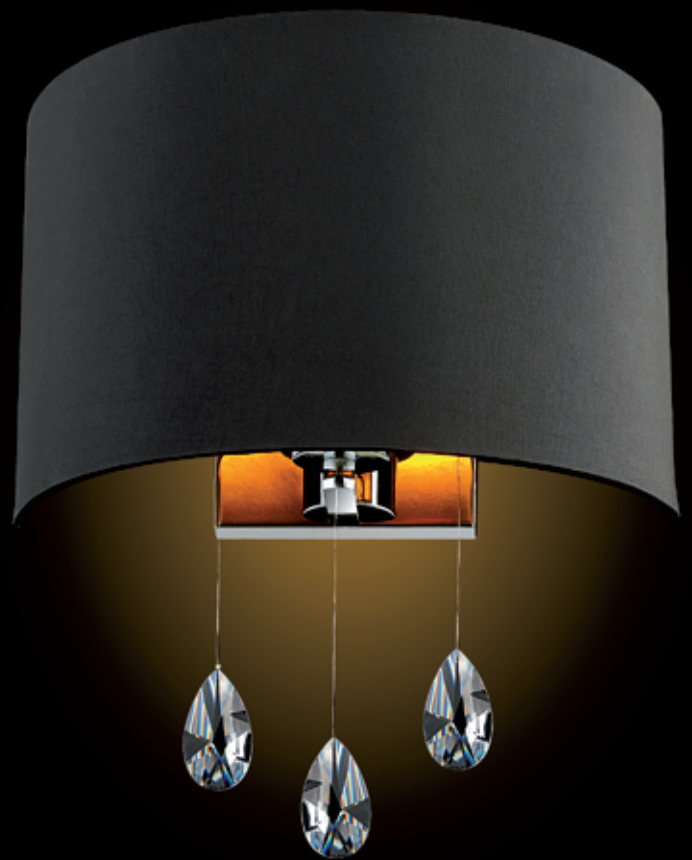

FLORIDA

Art. Nr. 12091001
Chrome & Crystals
Lampshade paper
black outside & gold inside
E 27 1 x 40 W or
Energy saving E 27 1 x 15 W
W 30 D 30 cm H 35 cm

Art. Nr. 1209100
Chrome & Crystals
Lampshade paper
black outside & gold inside
GU10 3 x 35 W + E 27 2 x 60 W or
Energy saving E 27 2 x 15 W
D 50 cm H 140 cm