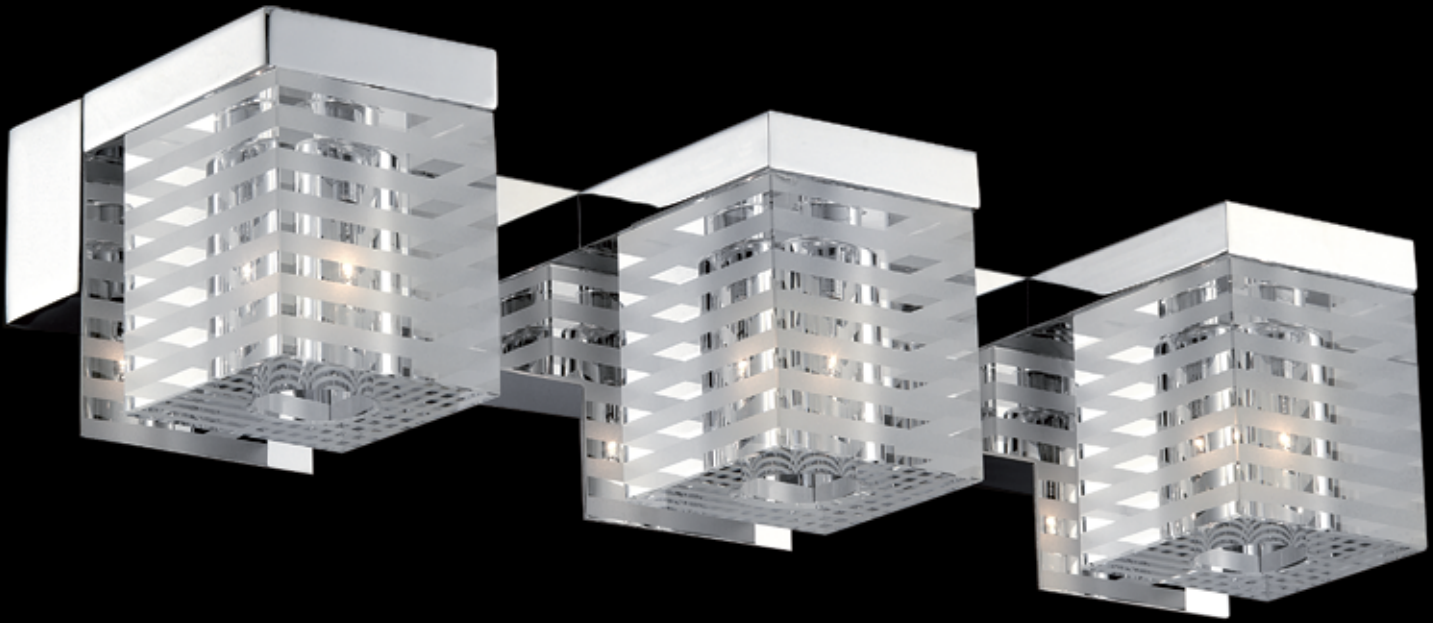

ICE 1

Art. Nr. 16220405
Chrome white &
partial frosted glass
G4 12 Volt 3x20W
L 36 cm H 12 cm D 10 cm