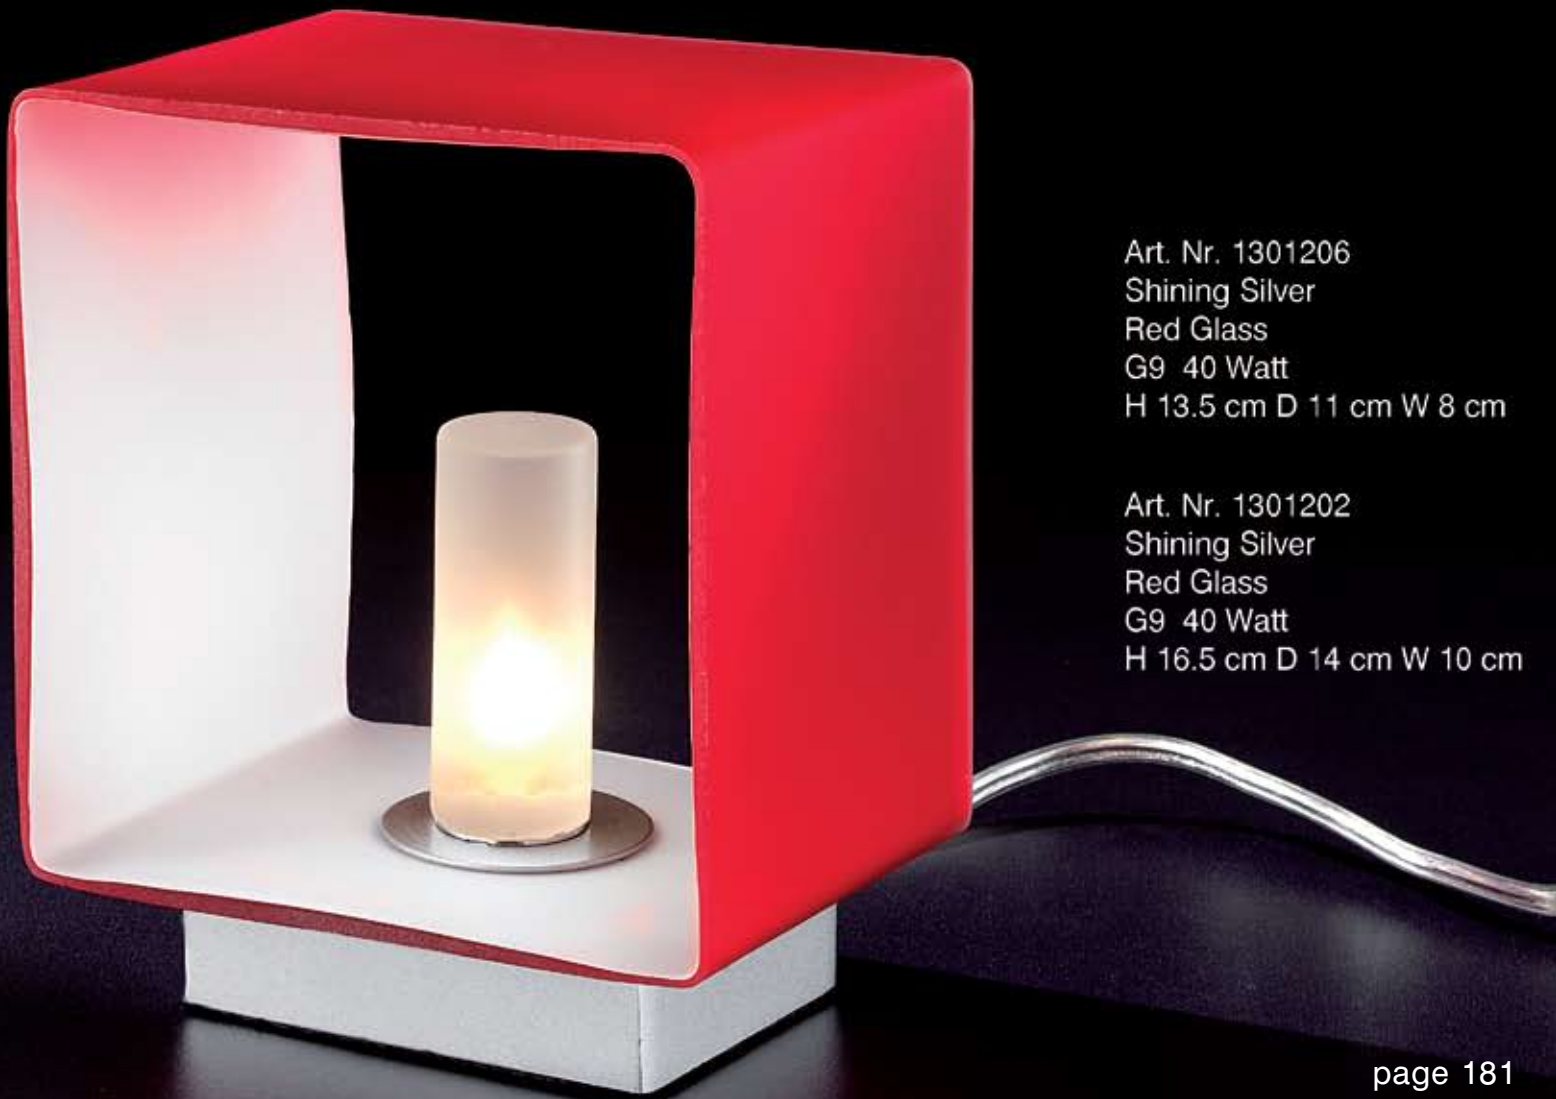

Art. Nr. 1301206
Shining Silver
Red Glass
G9 40 Watt
H 13.5 cm D 11 cm W 8 cm

Art. Nr. 1301202
Shining Silver
Red Glass
G9 40 Watt
H 16.5 cm D 14 cm W 10 cm