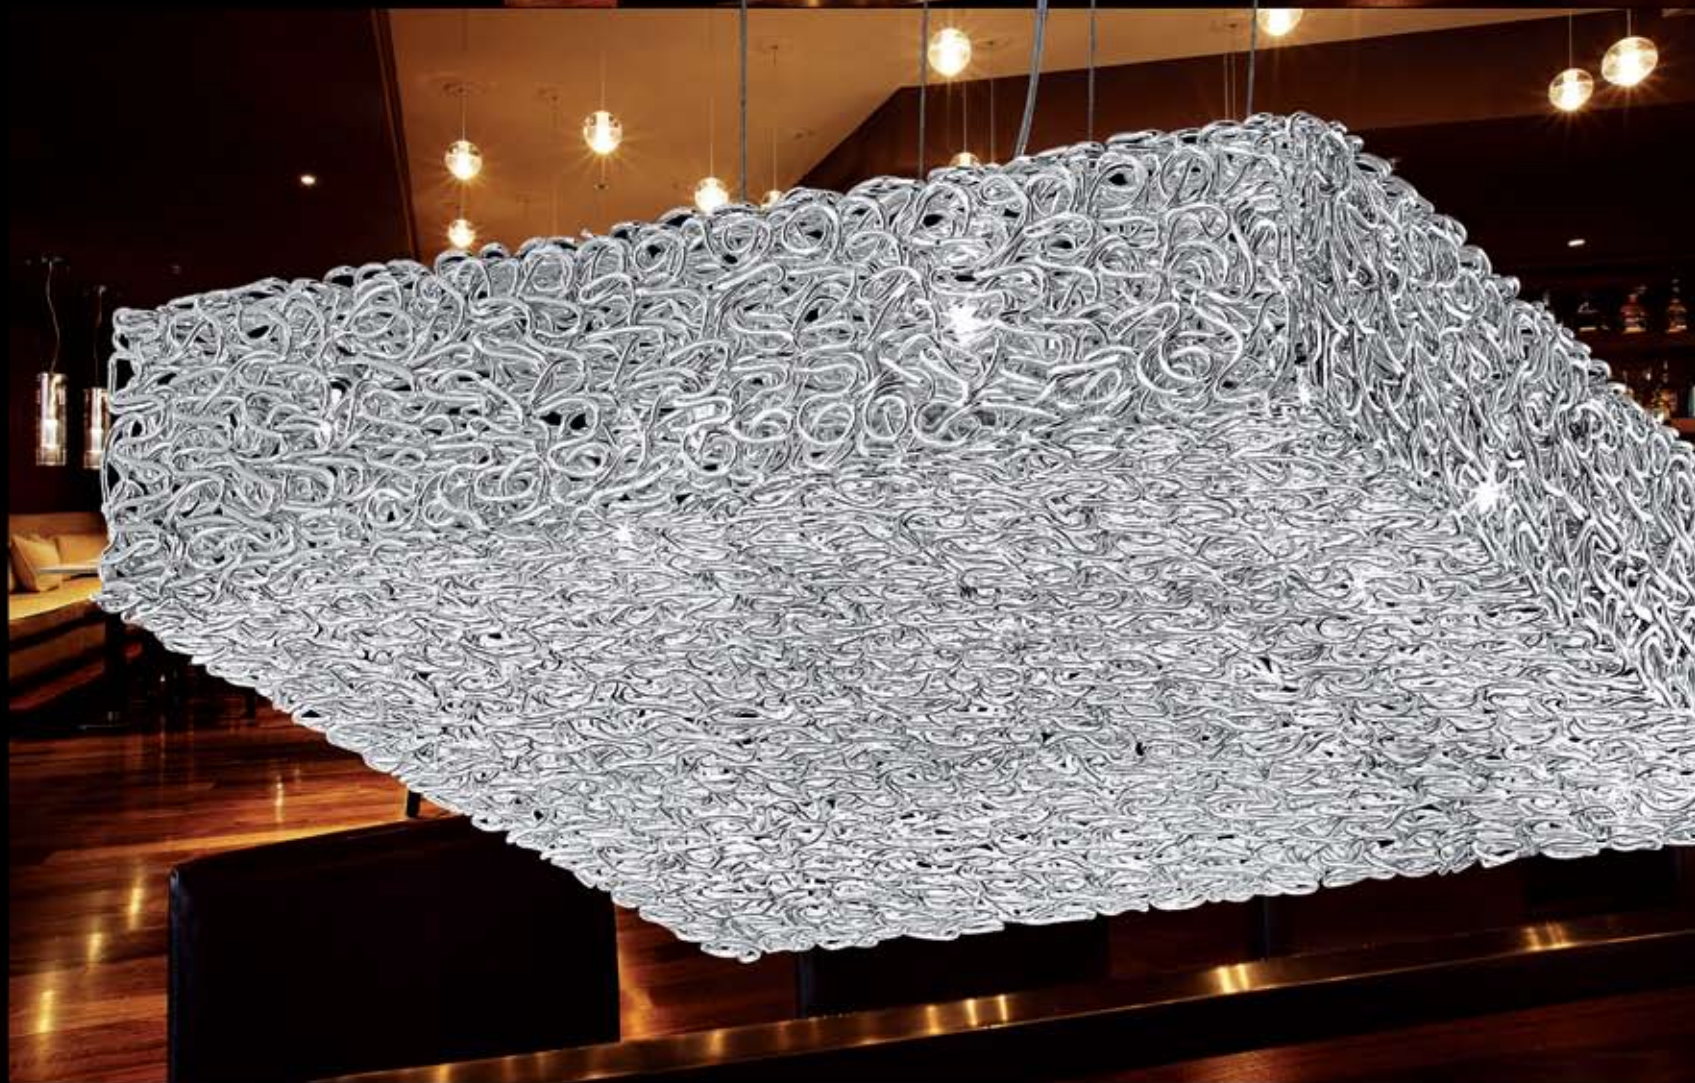

NICE

Art. Nr. 16060201
Chrome, silver steel
G4 12V 12 x 20 W
L 53 cm W 53 cm H120 cm